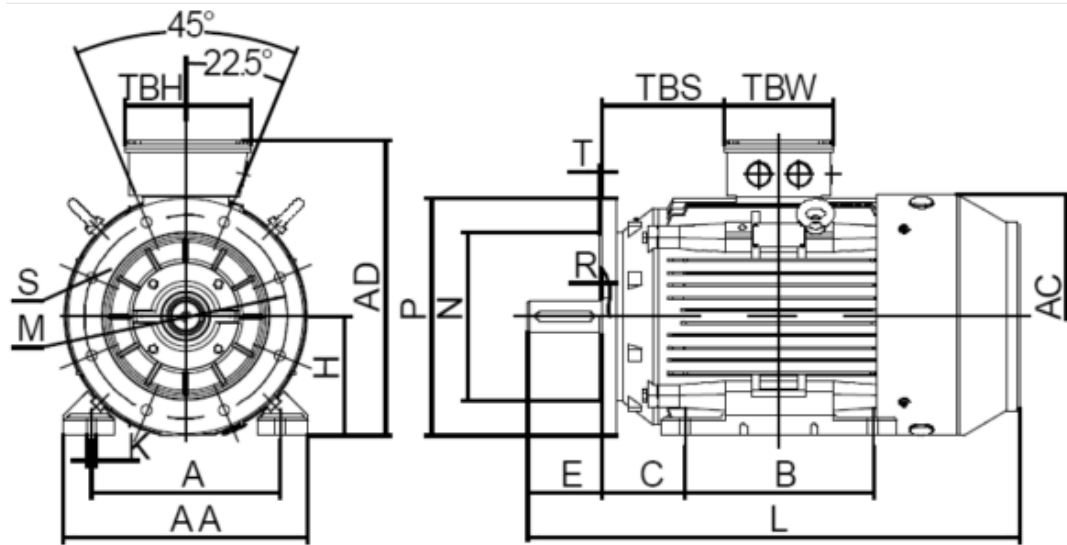

Data Sheet

Article number: 250307500227

Description: Kleedrive T3C 280S-2 75.0KW 2800 rpm
3x400/690V 50HZ IP55 B35 Eff=94,7%

Measures

A = 457	F = 18	TBW = 218
AA = 560	G = 58	
AC = Ø559	H = 280	
AD = 675	HD = 395	
B = 368	K = Ø24	
C = 190	L = 984	
D = Ø65	TBH = 260	
E = 140	TBS = 265	