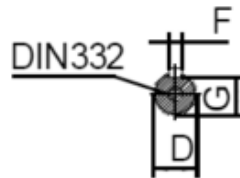

Data Sheet

Article number: 250307500227

Description: Kleedrive T3C 280S-2 75.0KW 2800 rpm
3x400/690V 50HZ IP55 B35 Eff=94,7%

Measures

A = 457	F = 18	TBW = 218
AA = 560	G = 58	
AC = Ø559	H = 280	
AD = 675	HD = 395	
B = 368	K = Ø24	
C = 190	L = 984	
D = Ø65	TBH = 260	
E = 140	TBS = 265	